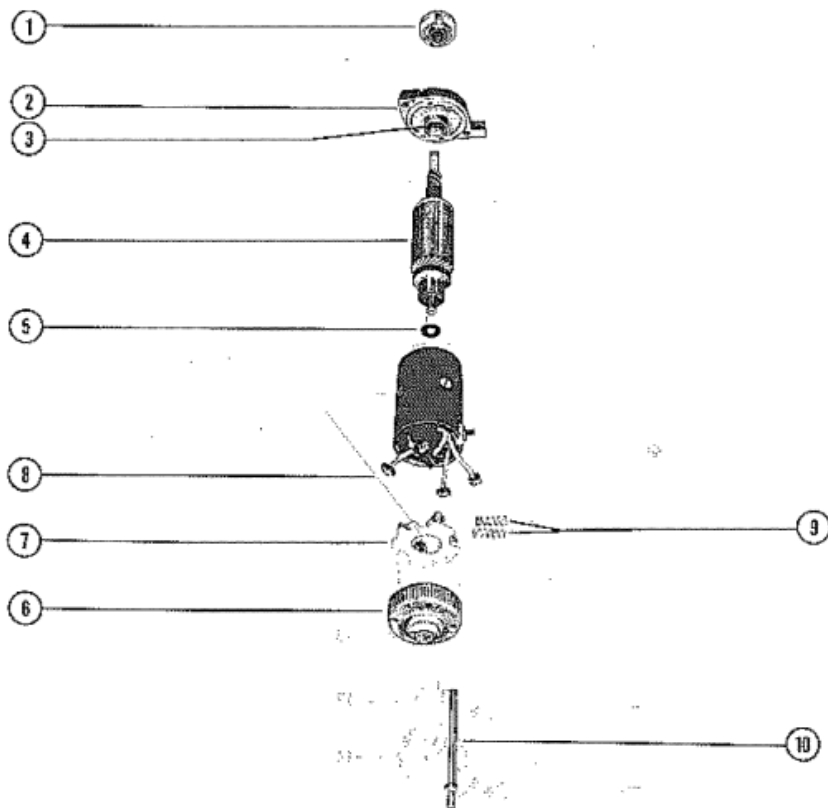

### STARTER MOTOR ASSEMBLY

#### Parts List

Ref	Class	Part	Description	Qty	Comment	Footnote
1	392	8848	MOTOR DRIVE	1		
2	392	8852	PLATE ASSEMBLY, DRIVE END	1		
3	392	8853	BUSHING, DRIVE END PLATE	1		
4	392	8857	ARMATURE	1		
5	392	8856	PACKAGE, ARMATURE THRUST	1		
6	392	8849	END CAP ASSEMBLY, COMMUTA	1		
7	392	8850	BRUSH PLATE AND HOLDER A	1		
8	392	8851	BRUSH AND TERMINAL SET	1		
9	392	8854	SPRING SET, BRUSH (2 SPRING:	2		
10	392	8855	BOLT, THRU - END CAP TO END	1		